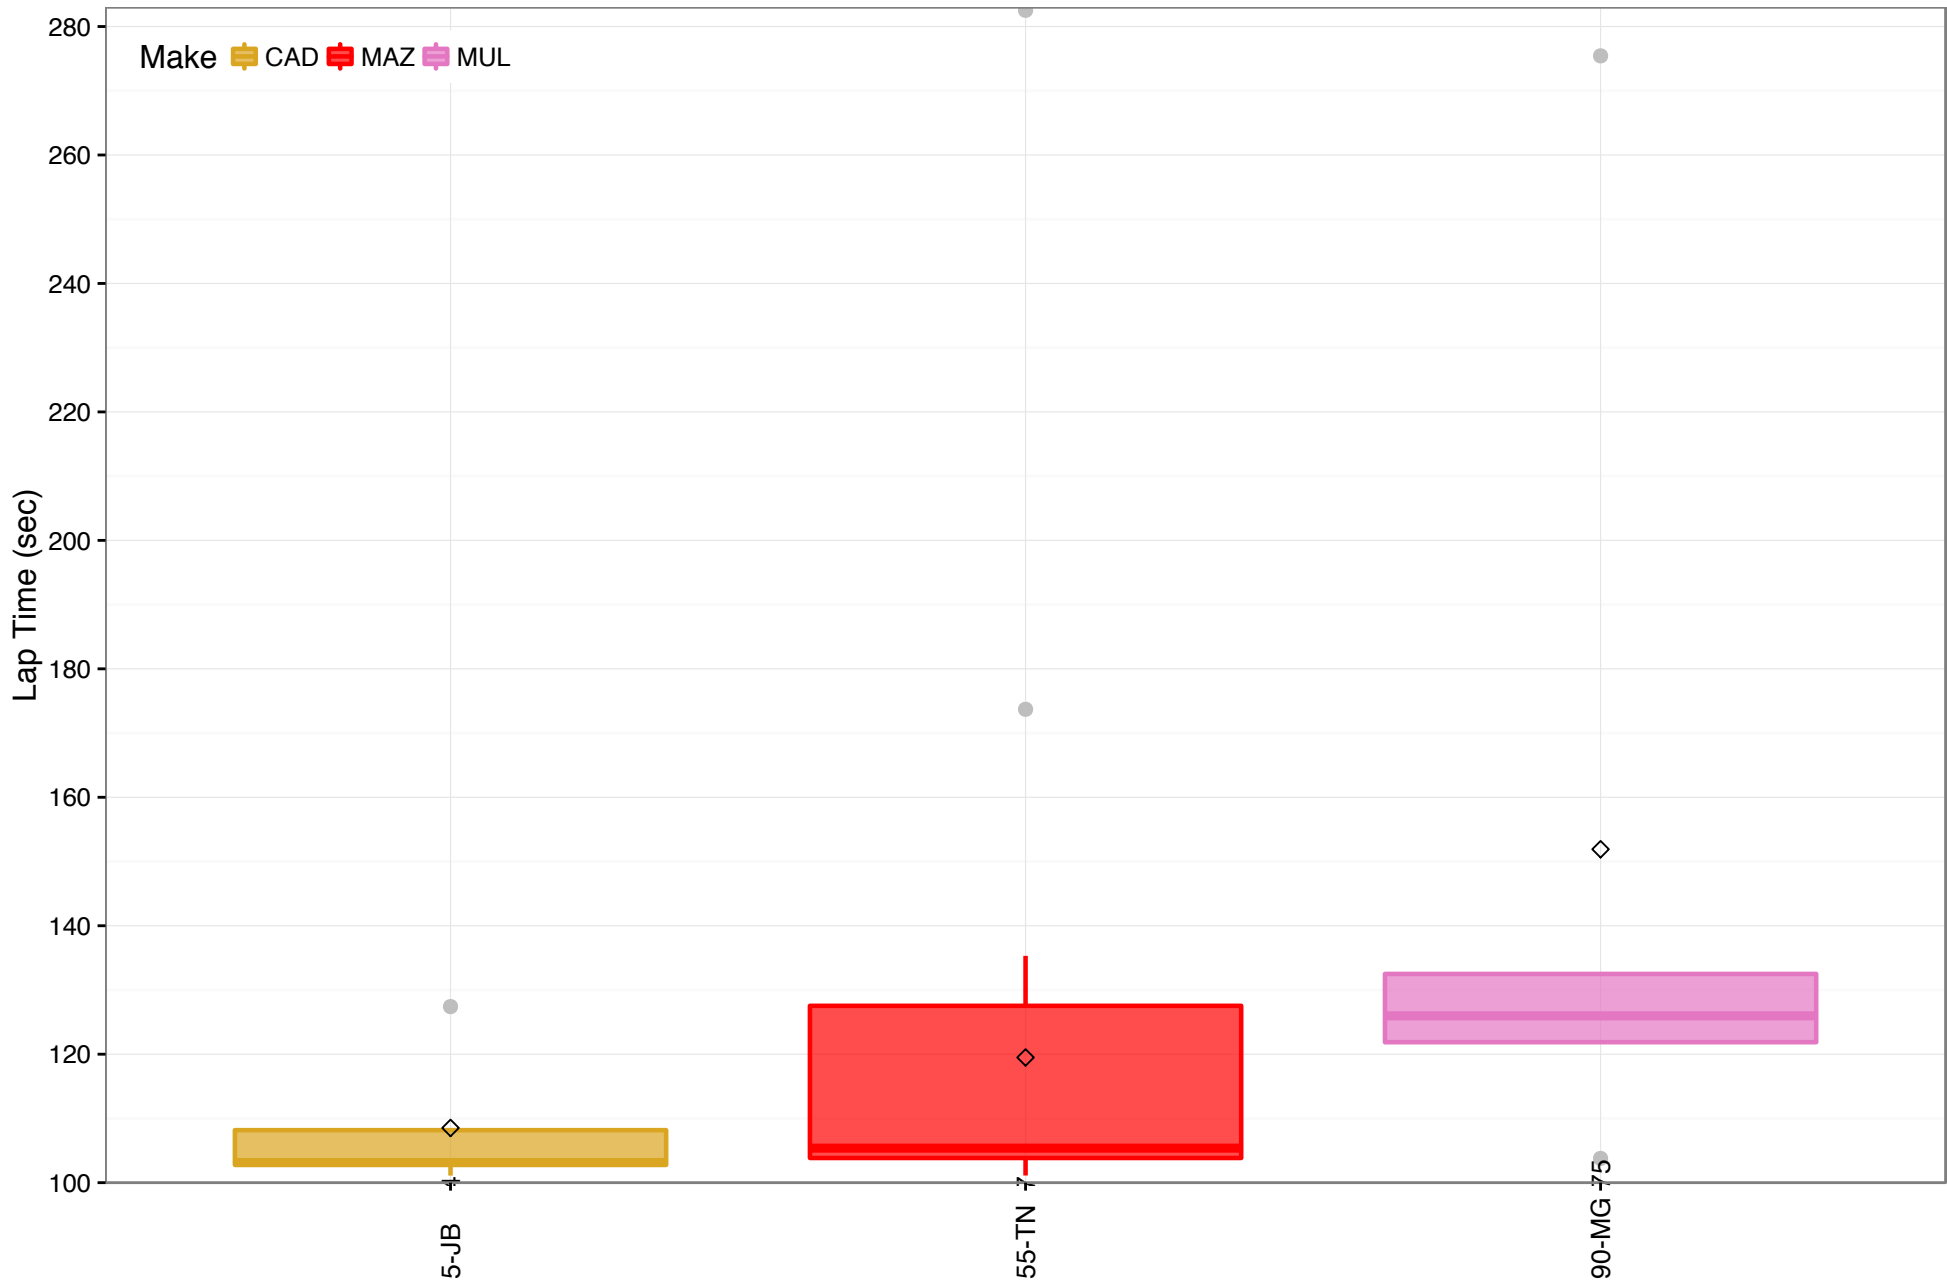

DIS WeatherTech Championship - Session 1 12/13/2016

P Lap Times Box Plots

Car-Driver