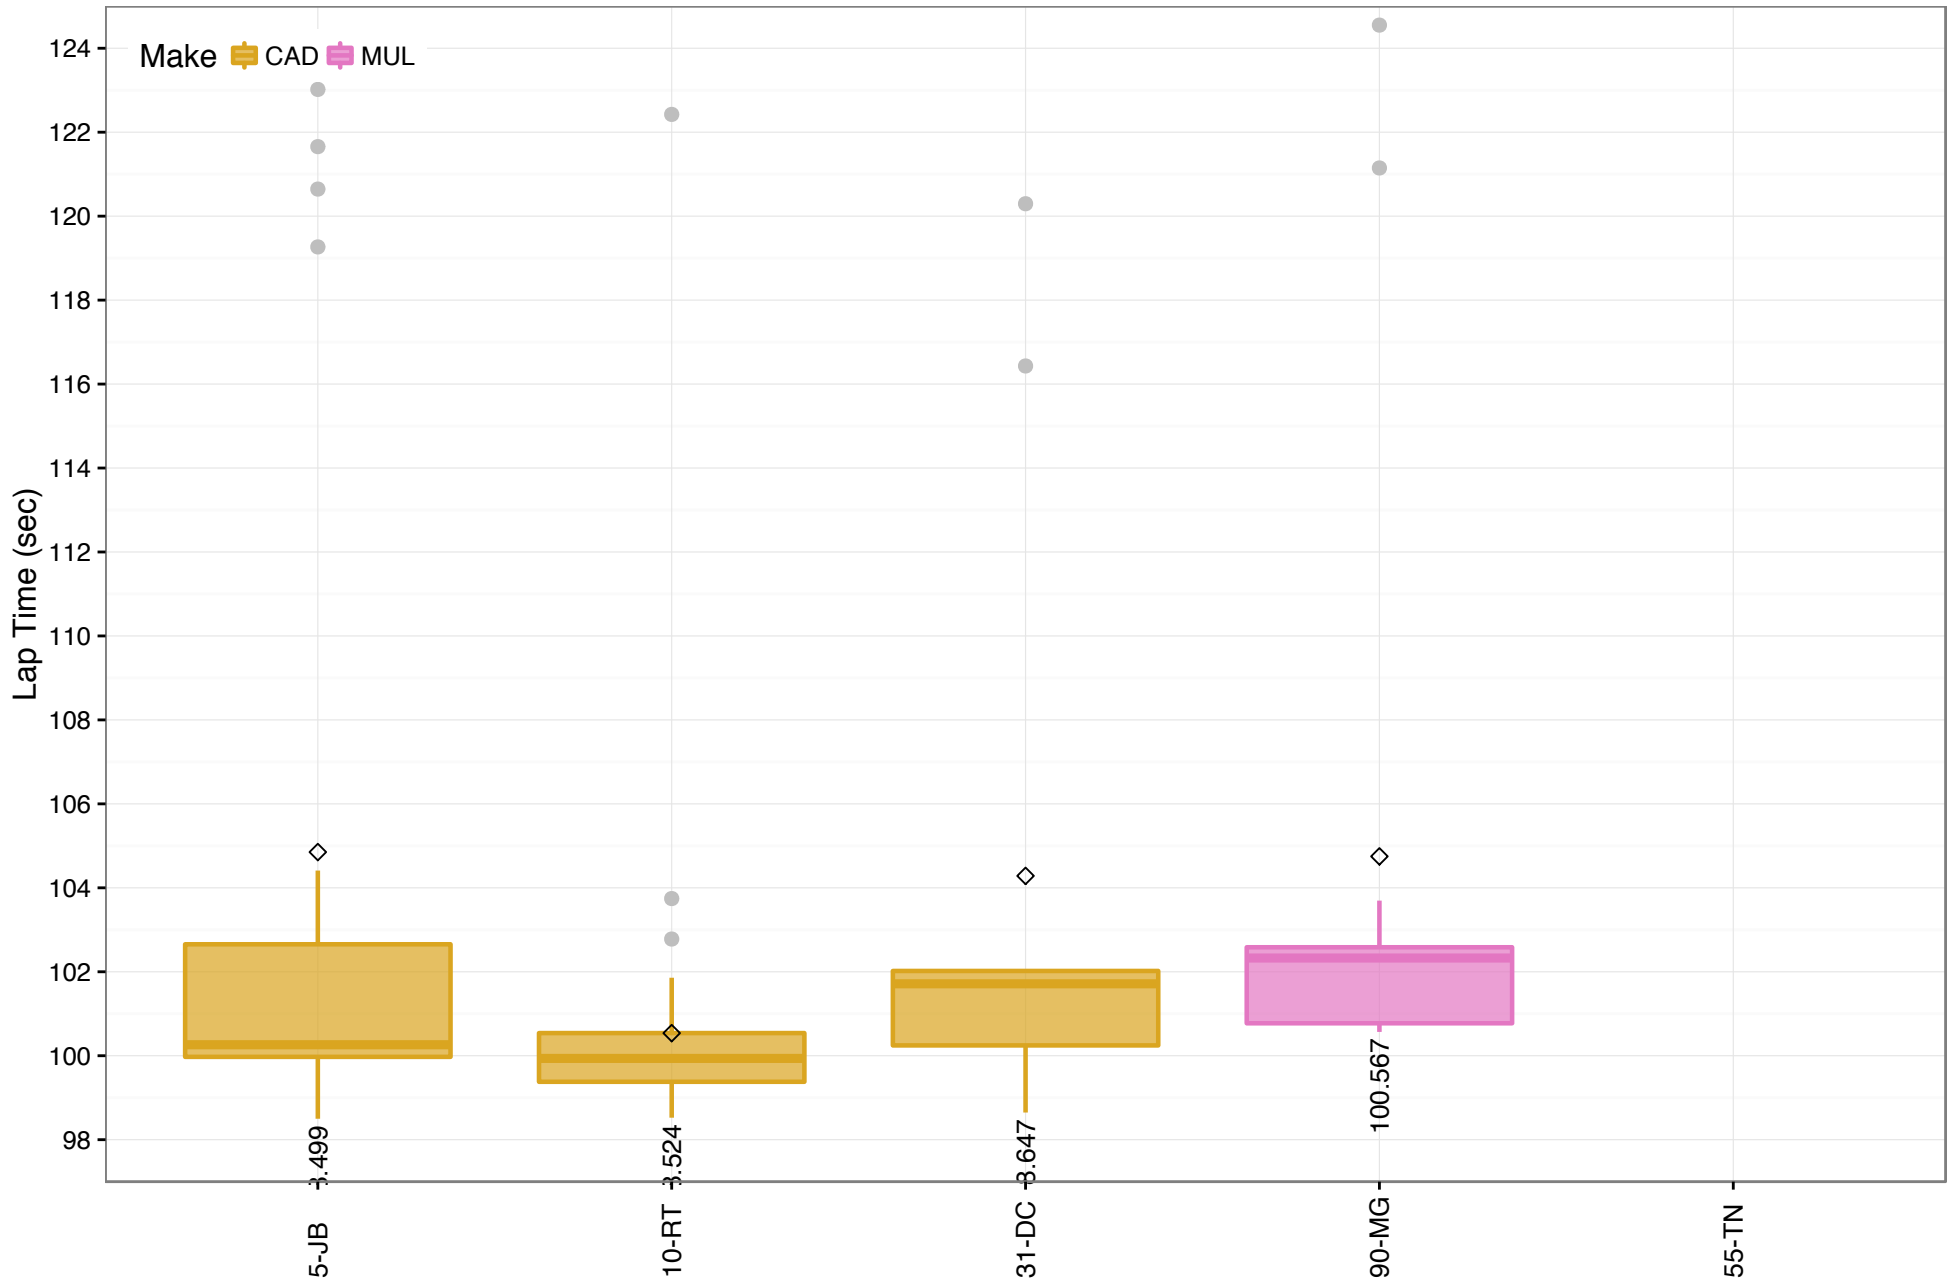

DIS WeatherTech Championship - Session 3 12/14/2016

P Lap Times Box Plots

Car-Driver